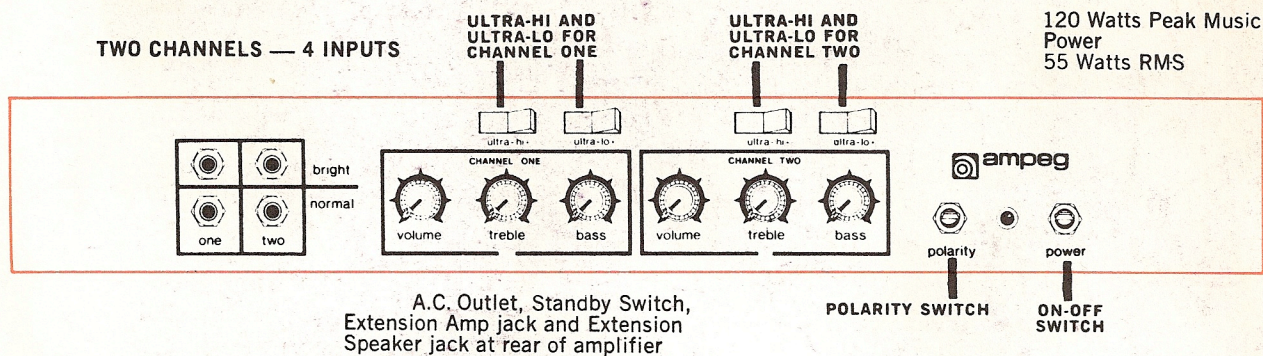

V-3 HEAD

SPECIFICATIONS:

DIMENSIONS 9½ x 23½ x 12.

WEIGHT 39 pounds.

V-4 HEAD

SPECIFICATIONS:

DIMENSIONS 26⅝ x 9¾ x 11⅛.

WEIGHT 57 pounds.

SINGLE CHANNEL — two inputs, each with volume control.

POWER RATING — 100 watts RMS. 260 watts peak music power.

SENSITIVITY — Pos. 1 — Normal sensitivity with high overload.
Pos. 2 — Medium sensitivity with moderate overload.
Pos. 3 — High sensitivity with easy front end overload.

ULTRA-HIGH — Pos. 1 — Reverse Ultra-Hi. Pos. 2 — Normal. Pos. 3 — Ultra-Hi.

REAR PANEL — one speaker jack, one ext. speaker jack, speaker impedance switch for 2, 4, or 8 ohm output, two ext. amp. jacks, foot switch jack (reverb only), A. C. outlet, fuse, line cord winder.