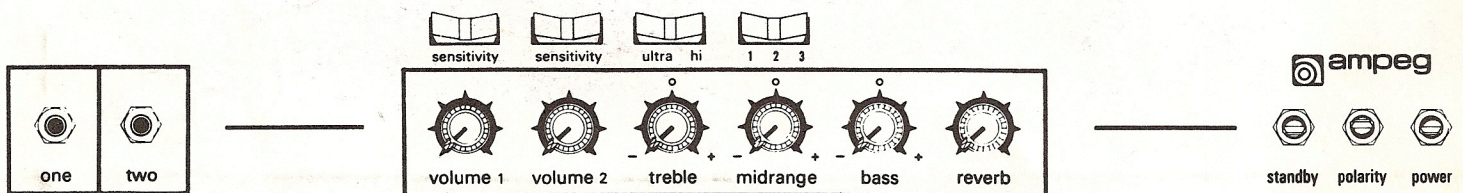

V-3 HEAD

SPECIFICATIONS:

DIMENSIONS 9½ x 23½ x 12.

WEIGHT 39 pounds.

V-4 HEAD

SPECIFICATIONS:

DIMENSIONS 26⅝ x 9¾ x 11⅛.

WEIGHT 57 pounds.

SINGLE CHANNEL — two inputs, each with volume control.

POWER RATING — 100 watts RMS. 260 watts peak music power.

SENSITIVITY — Pos. 1 — Normal sensitivity with high overload.
Pos. 2 — Medium sensitivity with moderate overload.
Pos. 3 — High sensitivity with easy front end overload.

ULTRA-HIGH — Pos. 1 — Reverse Ultra-Hi. Pos. 2 — Normal. Pos. 3 — Ultra-Hi.

REAR PANEL — one speaker jack, one ext. speaker jack, speaker impedance switch for 2, 4, or 8 ohm output, two ext. amp. jacks, foot switch jack (reverb only), A. C. outlet, fuse, line cord winder.