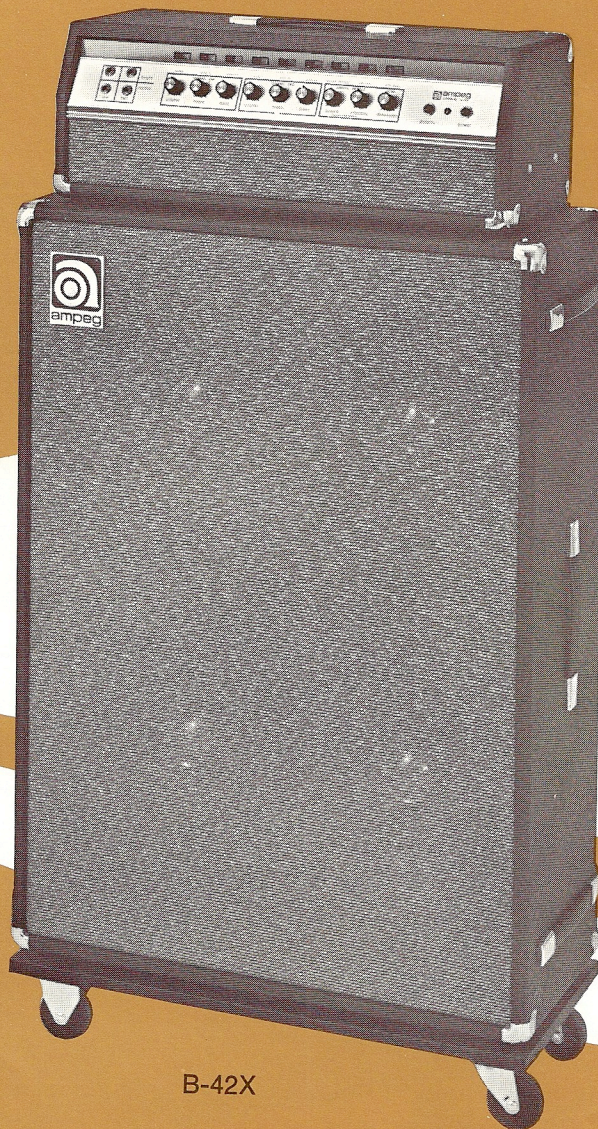

THE AMPEG
JUPITER SERIES
B-42X

POWER AND
FLEXIBILITY

B-42X

SPECIFICATIONS:

B-42X JUPITER

- Power** 50 watts RMS (110 watts peak music power)
- Speakers** Four 12"
- Features** 2 Channels, 4 Inputs, Tremolo, Vibrato, Reverb, Afterbeat, Ultra-Hi, Ultra-Lo, Standby switch, Polarity switch, A.C. outlet, Extension amplifier jack, Extension speaker jack, Foot switch and Dolly.
- Shpg. Wt.** 150 lbs.
- Dimensions** Speaker Enclosure — 40" x 29" x 12"
Head — 19½" x 25½" x 10"
- Covers** Optional
(B-42X also available with Altec Lansing 417B speakers)