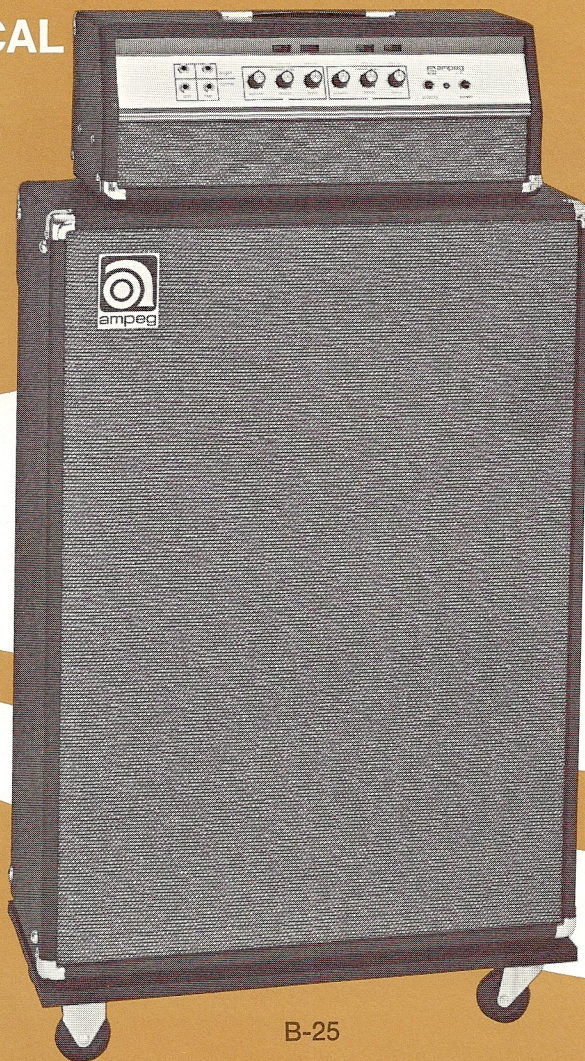

THE AMPEG B-25
and B-25B

COMPLETE MUSICAL INSTRUMENT AMPLIFICATION

B-25

SPECIFICATIONS:

B-25 and B-25B

- Power** 55 watts RMS (120 watts peak music power)
- Speakers** B-25 Two 15"
B-25B Two 15" bass only
- Features** 2 Channels, 4 Inputs, Polarity switch, A.C. outlet, Standby switch, Extension amplifier jack, Extension speaker jack, Ultra-Hi, Ultra-Lo and Dolly.
- Shpg. Wt.** 132 lbs.
- Dimensions** Speaker enclosure — 40" x 29" x 12"
Head — 9½" x 23½" x 12"
- Covers** Optional
(B-25 also available with Altec Lansing 418B speakers)
(B-25B also available with Altec Lansing 421A speakers)